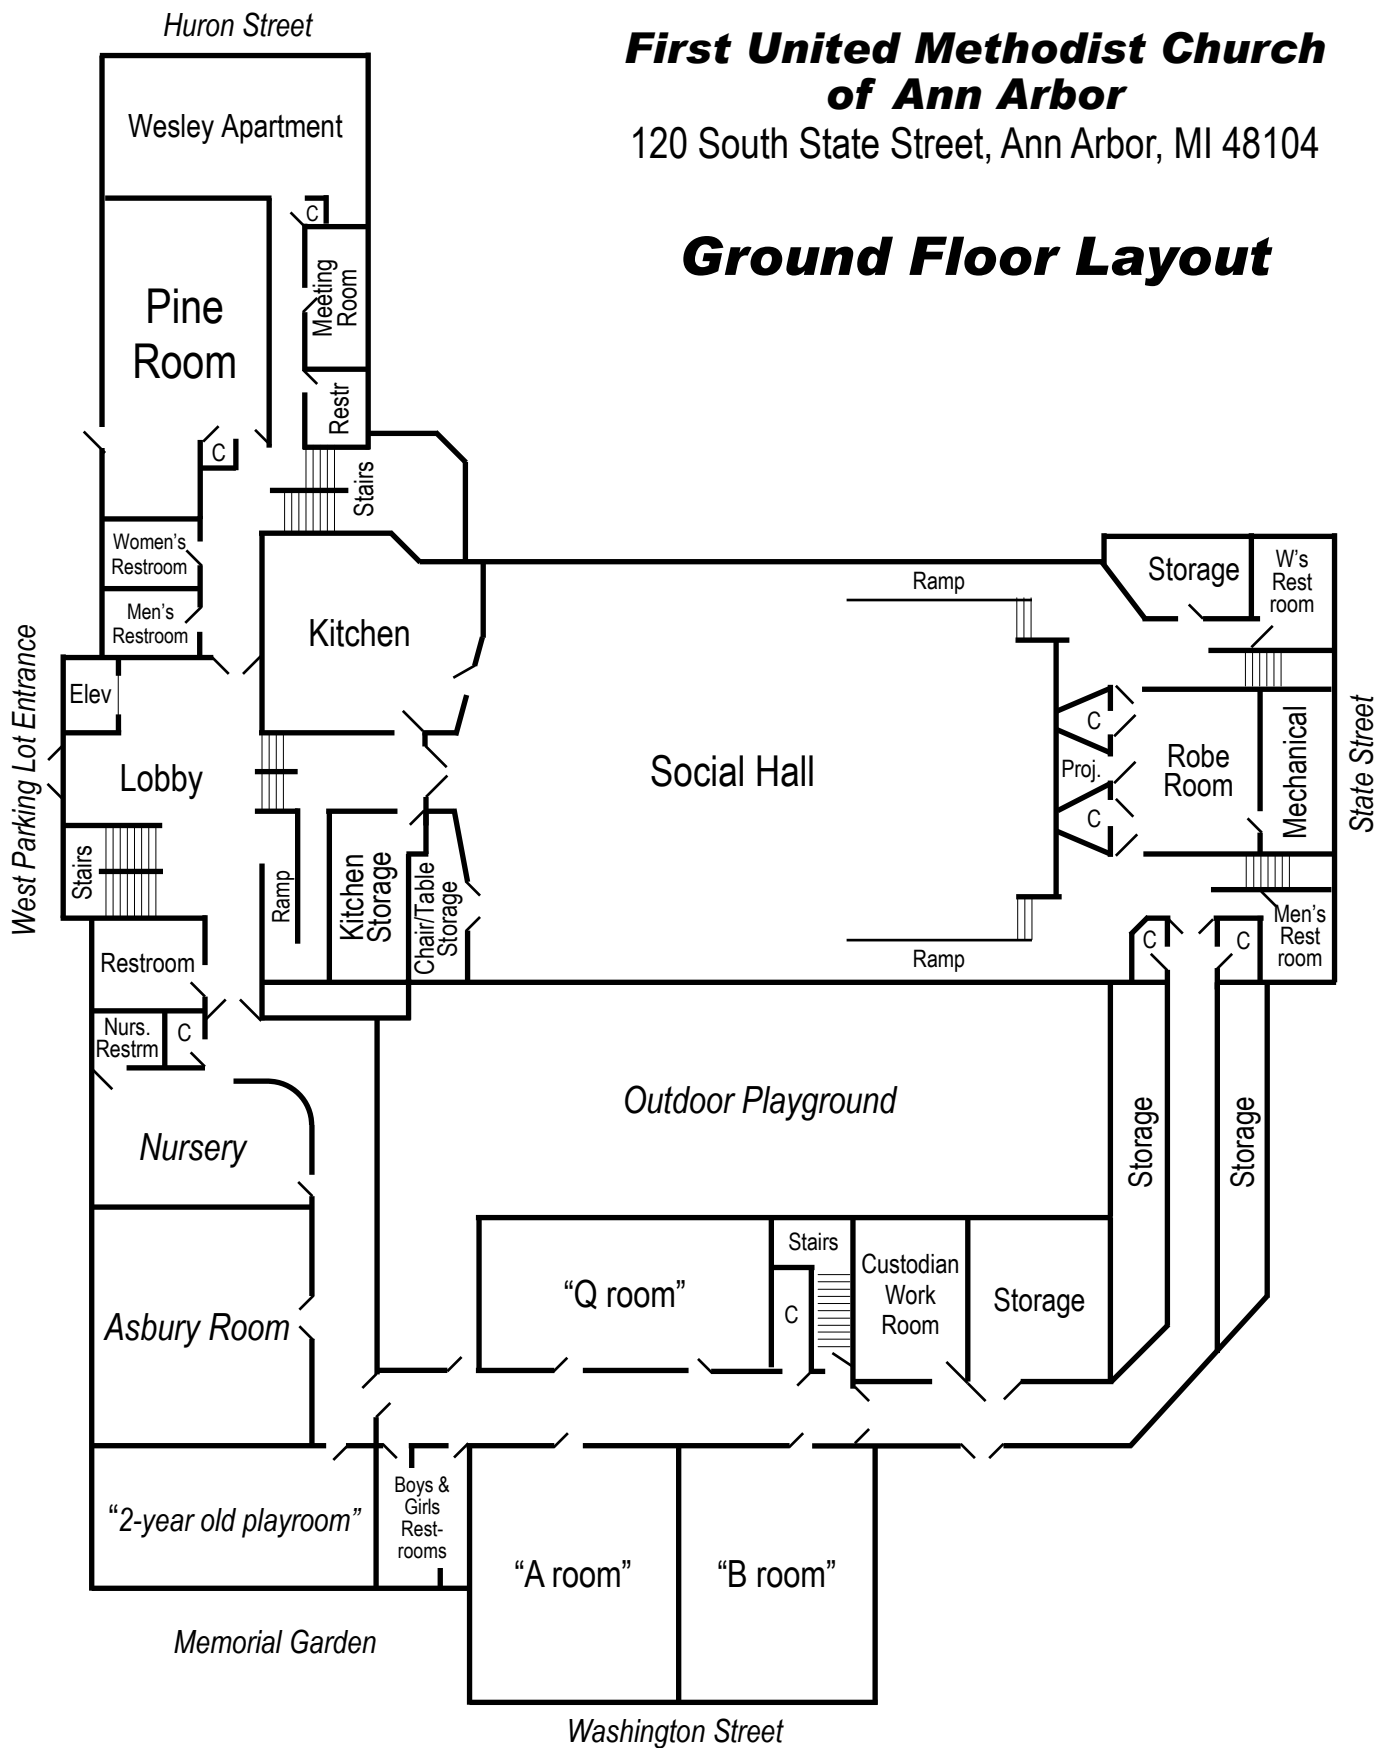

First United Methodist Church of Ann Arbor

120 South State Street, Ann Arbor, MI 48104

Ground Floor Layout

**First United Methodist Church
of Ann Arbor**

120 South State Street, Ann Arbor, MI 48104

First Floor Layout

**First United Methodist Church
of Ann Arbor**

120 South State Street, Ann Arbor, MI 48104

Second Floor Layout