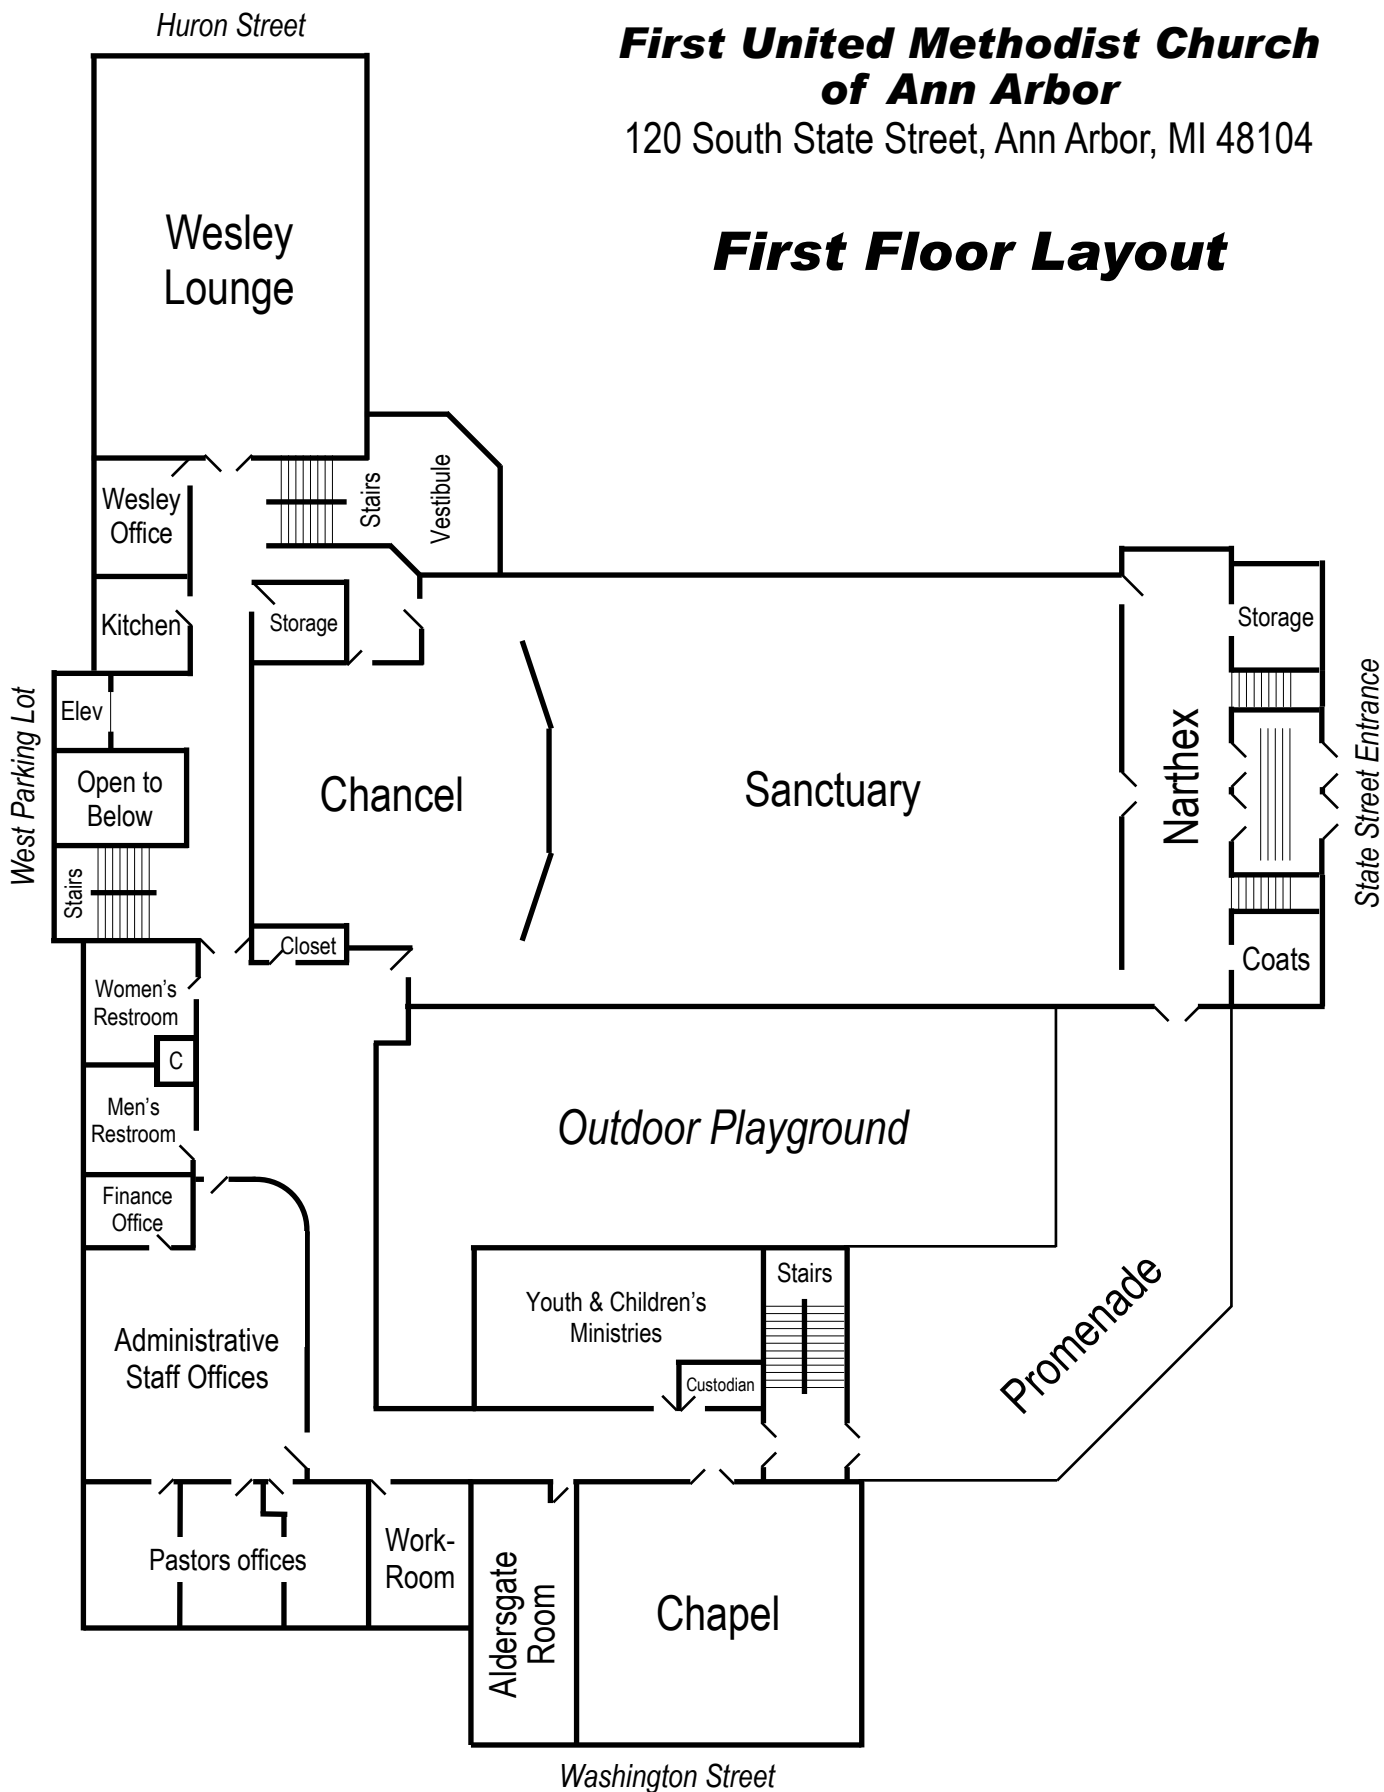

First United Methodist Church of Ann Arbor

120 South State Street, Ann Arbor, MI 48104

Ground Floor Layout

**First United Methodist Church
of Ann Arbor**

120 South State Street, Ann Arbor, MI 48104

First Floor Layout

**First United Methodist Church
of Ann Arbor**

120 South State Street, Ann Arbor, MI 48104

Second Floor Layout